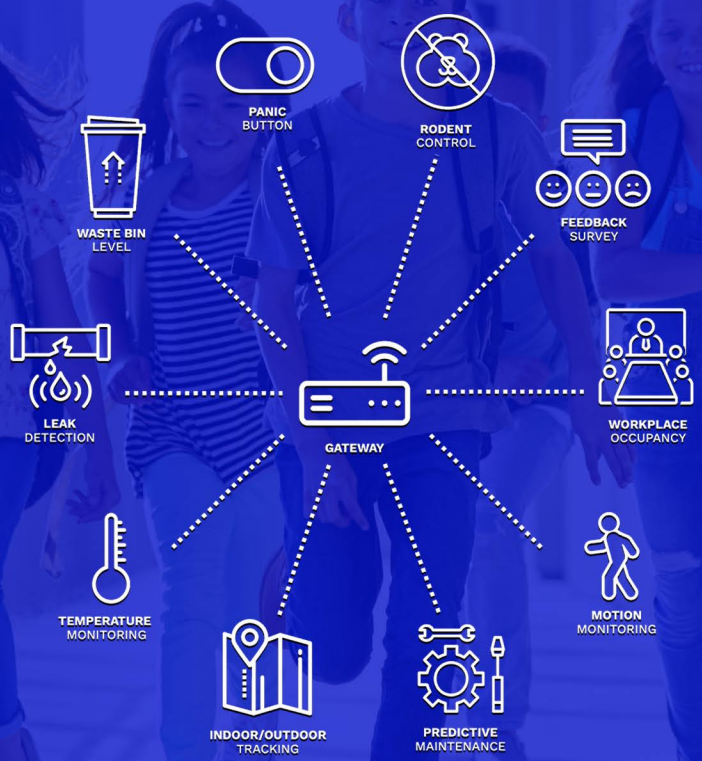

# source | sense

- ✓ **ALYSSA'S LAW**
- ✓ **FSMA 2020**
- ✓ **PANIC BUTTON**
- ✓ **BARRICADE ALARM**
- ✓ **SMOKE ALARMS**
- ✓ **ROOM OCCUPANCY**

Protect your staff 24/7 with an easy-to-use push button that will accurately report the location of any employee, anywhere on your property.

Source Sense is a powerful platform with a single pane of glass. It enables you infinite plug-and-play IoT solutions.

**Cost Effective**

- No Site Survey
- Nationwide Support
- Free Installation

Contact us: [info@sourceinc.com](mailto:info@sourceinc.com)

**01 No Floor Hopping**  
Advanced algorithm guarantees floor level accuracy.

**02 Pin-Point Accuracy**  
Beacon settings are fine tuned for each individual room to prevent room drifting